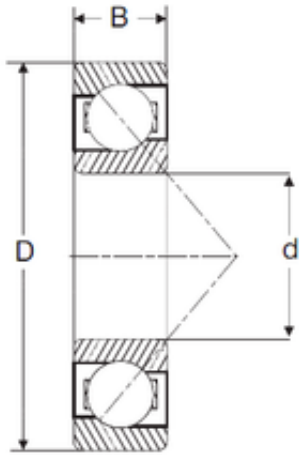

NTN Bearing Driveshaft do Brasil

82,55 mm x 152,4 mm x 26,99 mm 82,55 mm x
152,4 mm x 26,99 mm SIGMA LJT 3.1/4 angular
contact ball bearings

Bearing No. LJT 3.1/4

Size	82.55x152.4x26.99 mm
Bore Diameter	82,55 mm
Outer Diameter	152,4 mm
Width	26,99 mm
d	82,55 mm
D	152,4 mm
B	26,99 mm
C	26,99 mm

LJT 3.1/4 Bearing 2D drawings and 3D CAD models