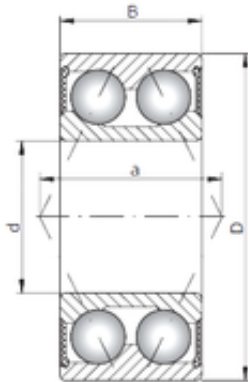

NTN Bearing Driveshaft do Brasil

ISO 3904-2RS angular contact ball bearings

Bearing No. 3904-2RS

Size	20x37x13 mm
Bore Diameter	20 mm
Outer Diameter	37 mm
Width	13 mm
d	20 mm
D	37 mm
B1	13 mm
C	13 mm
a	18,8 mm

3904-2RS Bearing 2D drawings and 3D CAD models