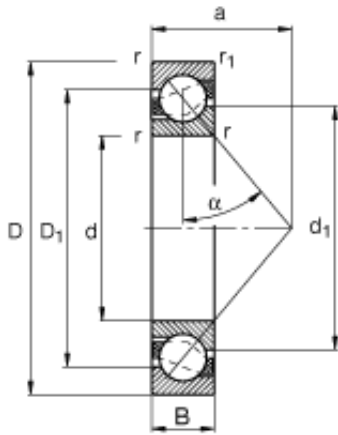

NTN Bearing Driveshaft do Brasil

110 mm x 240 mm x 50 mm 110 mm x 240 mm
x 50 mm FAG 7322-B-TVP angular contact ball
bearings

Bearing No. 7322-B-TVP

7322-B-TVP Bearing 2D drawings and 3D CAD models

Size	110x240x50 mm
Bore Diameter	110 mm
Outer Diameter	240 mm
Width	50 mm
d	110 mm
D	240 mm
B	50 mm
a	98 mm
D ₁	190,9 mm
D _{a max}	226 mm
D _{b max}	233 mm
d ₁	162,3 mm
d _{a min}	124 mm
r _{1 min}	1,1 mm
r _{a max}	2,5 mm
r _{a1 max}	1 mm
r _{min}	3 mm
	40 ° / Angle
m	9,74 kg / Weight
C _r	250000 N / Dynamic load rating (radial)
C _{0r}	245000 N / Static load rating (radial)
n _G	3300 1/min / Limiting speed

NTN Bearing Driveshaft do Brasil

n_B	3150 1/min / Reference speed
C_{ur}	12500 N