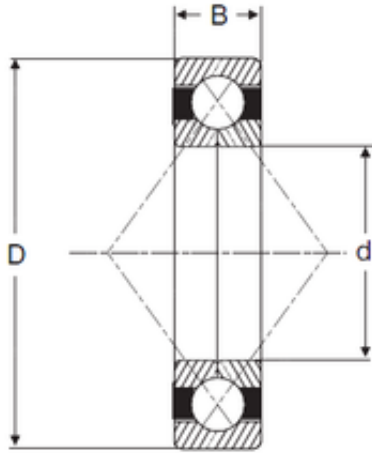

NTN Bearing Driveshaft do Brasil

160 mm x 290 mm x 48 mm 160 mm x 290 mm
x 48 mm SIGMA QJ 232 N2 angular contact ball
bearings

Bearing No. QJ 232 N2

Size	160x290x48 mm
Bore Diameter	160 mm
Outer Diameter	290 mm
Width	48 mm
d	160 mm
D	290 mm
B	48 mm
C	48 mm

QJ 232 N2 Bearing 2D drawings and 3D CAD models