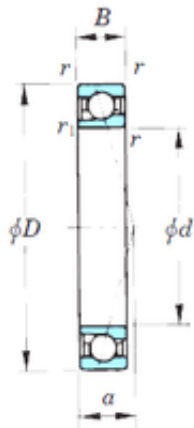

## NTN Bearing Driveshaft do Brasil

130 mm x 180 mm x 24 mm 130 mm x 180 mm x 24 mm KOYO 7926CPA angular contact ball bearings

Bearing No. 7926CPA

Size	130x180x24 mm
Bore Diameter	130 mm
Outer Diameter	180 mm
Width	24 mm
d	130 mm
D	180 mm
B	24 mm
C	24 mm
Angle ( ° )	15 °
a	32,8 mm
r min.	1,5 mm
r1 min.	1 mm
Weight	1,5 Kg
Basic dynamic load rating (C)	87,2 kN
Basic static load rating (C0)	99,9 kN
(Grease) Lubrication Speed	5 900 r/min
(Oil) Lubrication Speed	9 100 r/min

7926CPA Bearing 2D drawings and 3D CAD models