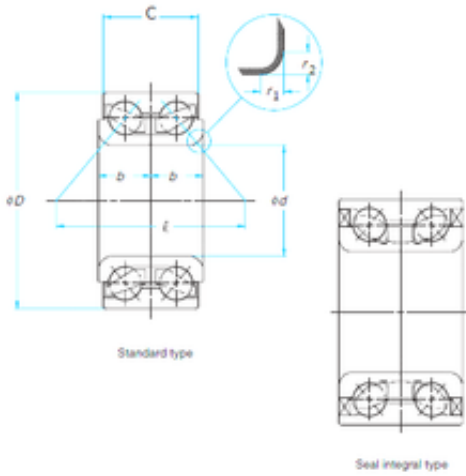

NTN Bearing Driveshaft do Brasil

36 mm x 76 mm x 29,2 mm 36 mm x 76 mm x 29,2 mm SKF BA2B440190C angular contact ball bearings

Bearing No. BA2B440190C

Size	36x76x29.2 mm
Bore Diameter	36 mm
Outer Diameter	76 mm
Width	29,2 mm
d	36 mm
D	76 mm
B	29,2 mm

BA2B440190C Bearing 2D drawings and 3D CAD models