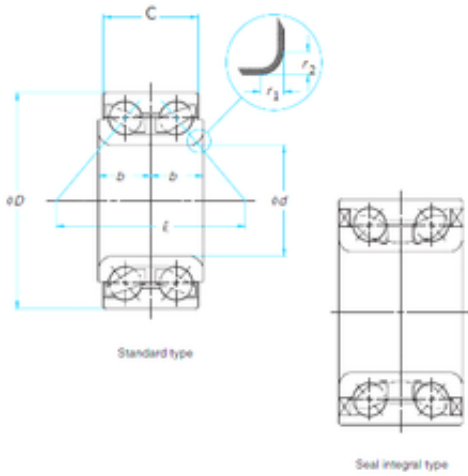

NTN Bearing Driveshaft do Brasil

35 mm x 77 mm x 42 mm 35 mm x 77 mm x 42 mm NACHI 35BVV07-9G angular contact ball bearings

Bearing No. 35BVV07-9G

Size	35x77x42 mm
Bore Diameter	35 mm
Outer Diameter	77 mm
Width	42 mm
d	35 mm
D	77 mm
B	42 mm

35BVV07-9G Bearing 2D drawings and 3D CAD models