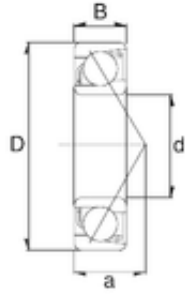

NTN Bearing Driveshaft do Brasil

45 mm x 85 mm x 19 mm 45 mm x 85 mm x 19 mm ZEN S7209B angular contact ball bearings

Bearing No. S7209B

Size	45x85x19 mm
Bore Diameter	45 mm
Outer Diameter	85 mm
Width	19 mm
d	45 mm
D	85 mm
B	19 mm
C	19 mm
Weight	0,4 Kg
Basic dynamic load rating (C)	37,2 kN
Basic static load rating (C0)	25,4 kN
(Grease) Lubrication Speed	6800 r/min

S7209B Bearing 2D drawings and 3D CAD models