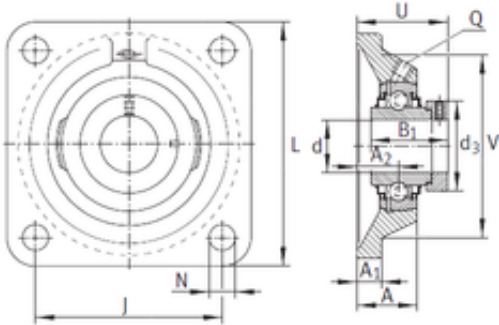

NTN Bearing Driveshaft do Brasil

INA RCJ90 bearing units

Bearing No. RCJ90

Bore Diameter	90 mm
d	90 mm
V	200 mm
U	70,3 mm
Thread (Q)	Rp1/8
d3	118 mm
A	39,8 mm
A1	22 mm
B1	69,5 mm
J	187 mm
L	235 mm
N	23 mm
A2	23,8 mm
Weight	9 Kg
Basic dynamic load rating (C)	96 kN
Category	Bearings
Inventory	0.0
Manufacturer Name	SCHAEFFLER GROUP
Minimum Buy Quantity	N/A
Weight / Kilogram	9
Product Group	M06110

RCJ90 Bearing 2D drawings and 3D CAD models