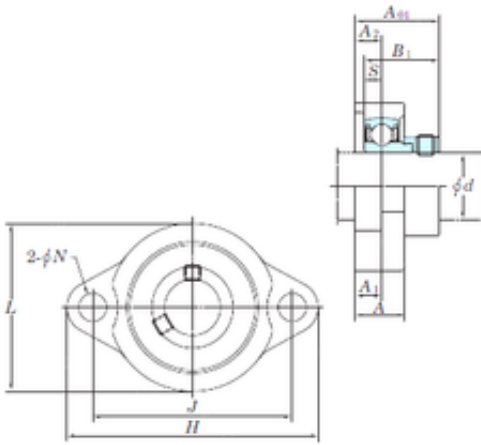

NTN Bearing Driveshaft do Brasil

KOYO ALF205 bearing units

Bearing No. ALF205

ALF205 Bearing 2D drawings and 3D CAD models

Bore Diameter	25 mm
d	25 mm
A0	34 mm
A	20 mm
A1	11 mm
B1	30,5 mm
H	95 mm
J	76 mm
L	64 mm
N	10 mm
S	7,5 mm
Bolt (G)	M8
A2	11 mm
Weight	0,42 Kg
Basic dynamic load rating (C)	14 kN
Basic static load rating (C0)	7,85 kN