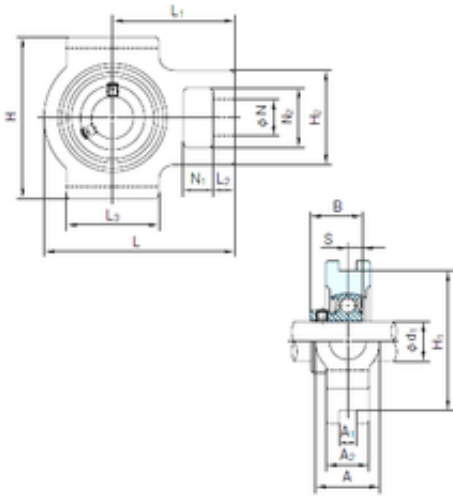

NTN Bearing Driveshaft do Brasil

NACHI BT206 bearing units

Bearing No. BT206

Bore Diameter	30 mm
d	30 mm
L2	10 mm
L3	57 mm
A	37 mm
A1	12 mm
B	30.3 mm
H	102 mm
H1	89 mm
H2	56 mm
L	113 mm
L1	70 mm
N	22 mm
N1	16 mm
S	8 mm
A2	28 mm
N2	37 mm

BT206 Bearing 2D drawings and 3D CAD models