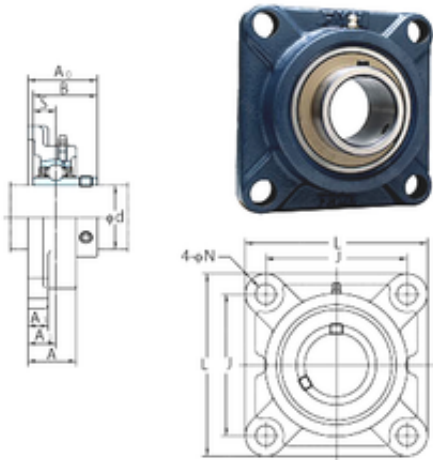

NTN Bearing Driveshaft do Brasil

FYH UCF205-14E bearing units

Bearing No. UCF205-14E

Bore Diameter	22,225 mm
d	22,225 mm
A0	35,8 mm
A	27 mm
A1	13 mm
B	34,1 mm
J	70 mm
L	95 mm
N	11,5 mm
S	14,3 mm
Bolt (G)	3/8
A2	16 mm
Weight	0,83 Kg
Basic dynamic load rating (C)	14 kN
Basic static load rating (C0)	7,85 kN

UCF205-14E Bearing 2D drawings and 3D CAD models