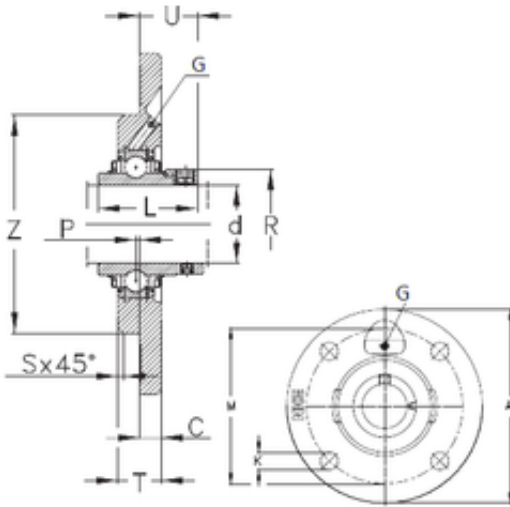

## NTN Bearing Driveshaft do Brasil

### NKE RME060 bearing units

Bearing No. RME060

Bore Diameter	60 mm
d	60 mm
P	2,5 mm
U	47,9 mm
K	23 mm
Z	160 mm
A	256 mm
C	22 mm
L	68,4 mm
M	212 mm
R	89 mm
S	3 mm
T	36 mm
Thread (G)	R1/8 "

RME060 Bearing 2D drawings and 3D CAD models