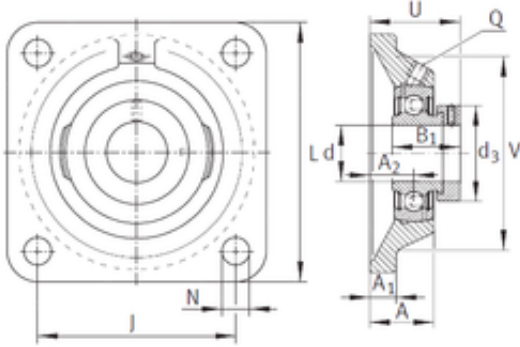

NTN Bearing Driveshaft do Brasil

INA PCJ2 bearing units

Bearing No. PCJ2

Bore Diameter	50,8 mm
d	50,8 mm
V	137,008 mm
U	67,488 mm
Thread (Q)	1/8 NPT
d3	75,997 mm
A	46,99 mm
A1	16,993 mm
B	48,489 mm
J	129,997 mm
L	162,509 mm
N	16,993 mm
A2	31,013 mm
Category	Bearings
Inventory	0.0
Manufacturer Name	SCHAEFFLER GROUP
Minimum Buy Quantity	N/A
Weight / Kilogram	4.083
Product Group	M06110

PCJ2 Bearing 2D drawings and 3D CAD models