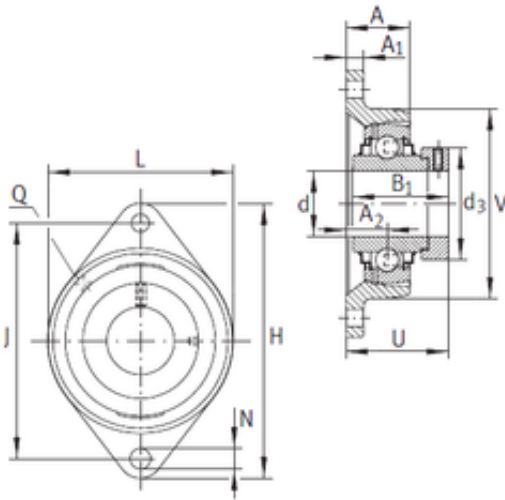

## NTN Bearing Driveshaft do Brasil

### INA RCJT40-N-FA125 bearing units

Bearing No. RCJT40-N-FA125

RCJT40-N-FA125 Bearing 2D drawings and 3D CAD models

Bore Diameter	40 mm
d	40 mm
V	105 mm
U	59,1 mm
Thread (Q)	Rp1/8
d3	58 mm
A	34,5 mm
A1	13 mm
B1	56,5 mm
H	172 mm
J	143,5 mm
L	105 mm
N	14 mm
A2	24 mm
Weight	1,66 Kg
Basic dynamic load rating (C)	32,5 kN
Category	Bearings
Inventory	0.0
Manufacturer Name	SCHAEFFLER GROUP
Minimum Buy Quantity	N/A
Weight / Kilogram	1.66
Product Group	M06110