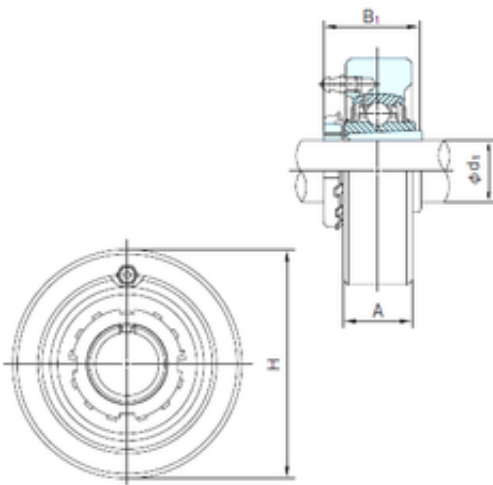

## NTN Bearing Driveshaft do Brasil

### NACHI UKC315+H2315 bearing units

Bearing No. UKC315+H2315

Bore Diameter	65 mm
Width	190 mm
d	65 mm
A	55 mm
B1	73 mm
H	190 mm

UKC315+H2315 Bearing 2D drawings and 3D CAD models