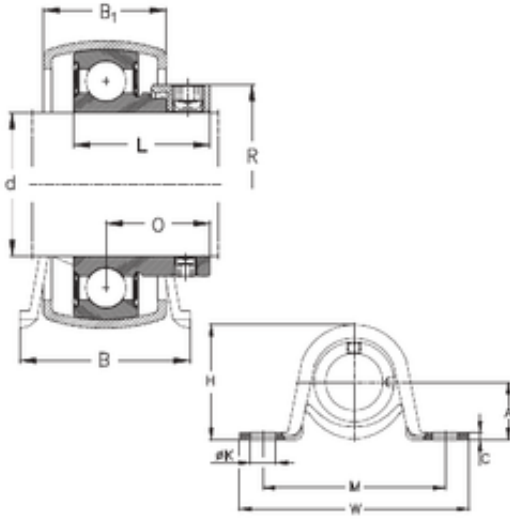

NTN Bearing Driveshaft do Brasil

NKE PBY20 bearing units

Bearing No. PBY20

Bore Diameter	20 mm
Width	31,8 mm
d	20 mm
O	18 mm
A	25,4 mm
B	31,8 mm
B1	22,3 mm
C	3,3 mm
H	50,1 mm
K	9,5 mm
L	25 mm
M	76 mm
W	98,4 mm

PBY20 Bearing 2D drawings and 3D CAD models