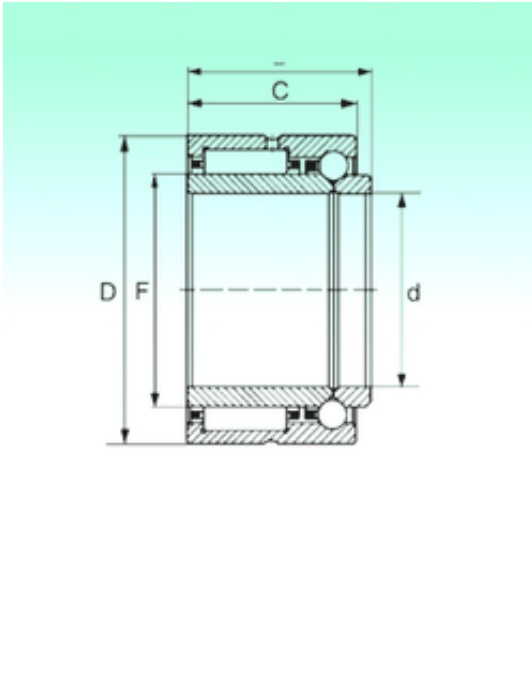

NTN Bearing Driveshaft do Brasil

NKIB 5902 Bearing 2D drawings and 3D CAD models

15 mm x 28 mm x 20 mm 15 mm x 28 mm x 20 mm NBS NKIB 5902 complex bearings

Bearing No. NKIB 5902

Size	15x28x20 mm
Bore Diameter	15 mm
Outer Diameter	28 mm
Width	20 mm
d	15 mm
F	20 mm
D	28 mm
B	20 mm
C	18 mm
Weight	0,052 Kg
Dynamic load rating radial (C)	10,07 kN
Dynamic load rating axial (C)	2,223 kN
Static load rating radial (C0)	12,9 kN
Static load rating axial (C0)	2,613 kN