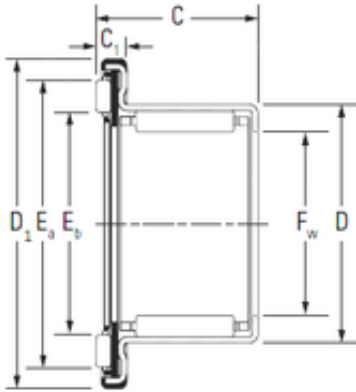

## NTN Bearing Driveshaft do Brasil

### INA F-93463.1 complex bearings

Bearing No. F-93463.1

Size	25x37x22.2 mm
Bore Diameter	25 mm
Outer Diameter	37 mm
Width	22,2 mm
d	25 mm
D	37 mm
D1	50 mm
C	22,2 mm

F-93463.1 Bearing 2D drawings and 3D CAD models