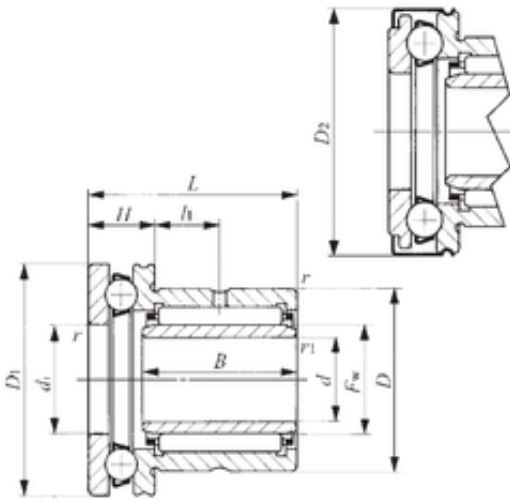

NTN Bearing Driveshaft do Brasil

9 mm x 21 mm x 16 mm 9 mm x 21 mm x 16 mm IKO NAXI 923Z complex bearings

Bearing No. NAXI 923Z

NAXI 923Z Bearing 2D drawings and 3D CAD models

Bore Diameter	9 mm
Outer Diameter	21 mm
d	9 mm
Fw	12 mm
D	21 mm
D1	26 mm
D2	27 mm
B	16 mm
d1	12 mm
r min.	0,3 mm
r1 min.	0,3 mm
H	9 mm
L	23 mm
L1	6,5 mm
da min.	20 mm
db	11 mm
Weight	0,0515 Kg
Dynamic load rating radial (C)	9,25 kN
Dynamic load rating axial (C)	9,67 kN
Static load rating radial (C0)	11,2 kN
Static load rating axial (C0)	11,1 kN
Category	Bearings
Inventory	0.0
Manufacturer Name	IKO

NTN Bearing Driveshaft do Brasil

Minimum Buy Quantity	N/A
Weight / Kilogram	0
Product Group	B04144