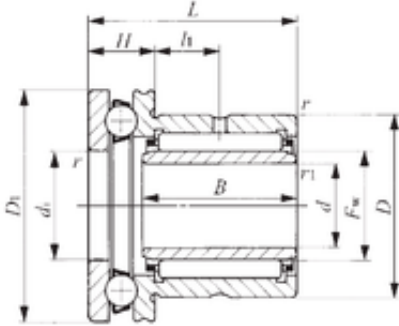

NTN Bearing Driveshaft do Brasil

14 mm x 26 mm x 17 mm 14 mm x 26 mm x 17 mm IKO NAXI 1425 complex bearings

NAXI 1425 Bearing 2D drawings and 3D CAD models

Bearing No. NAXI 1425

Bore Diameter	14 mm
Outer Diameter	26 mm
d	14 mm
Fw	17 mm
D	26 mm
D1	30 mm
B	17 mm
d1	17 mm
r min.	0,3 mm
r1 min.	0,3 mm
H	9 mm
L	25 mm
L1	8 mm
da min.	25 mm
db	16 mm
Weight	0,0635 Kg
Dynamic load rating radial (C)	12,9 kN
Dynamic load rating axial (C)	10,8 kN
Static load rating radial (C0)	16,3 kN
Static load rating axial (C0)	14,5 kN
Category	Bearings
Inventory	0.0
Manufacturer Name	IKO
Minimum Buy Quantity	N/A

NTN Bearing Driveshaft do Brasil

Weight / Kilogram	0
Product Group	B04144