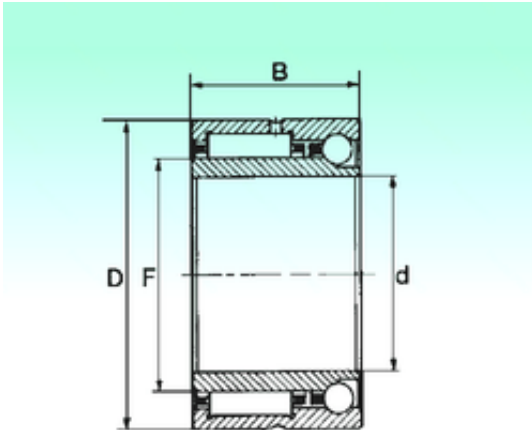

NTN Bearing Driveshaft do Brasil

65 mm x 90 mm x 34 mm 65 mm x 90 mm x 34 mm NBS NKIA 5913 complex bearings

Bearing No. NKIA 5913

Size	65x90x34 mm
Bore Diameter	65 mm
Outer Diameter	90 mm
Width	34 mm
d	65 mm
F	72 mm
D	90 mm
B	34 mm
C	34 mm
Weight	0,635 Kg
Dynamic load rating radial (C)	57,95 kN
Dynamic load rating axial (C)	9,785 kN
Static load rating radial (C0)	106,4 kN
Static load rating axial (C0)	21,185 kN

NKIA 5913 Bearing 2D drawings and 3D CAD models