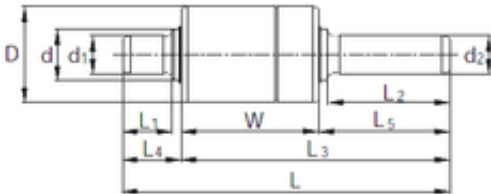

## KBC RW357004 complex bearings

Bearing No. RW357004

RW357004 Bearing 2D drawings and 3D CAD models

Outer Diameter	35 mm
D	35 mm
d	18 mm
L4	17.5 mm
L5	38.606 mm
L2	36 mm
L3	77.5 mm
d1	12 mm
d2	12 mm
L	95 mm
L1	15 mm
W	38.894 mm