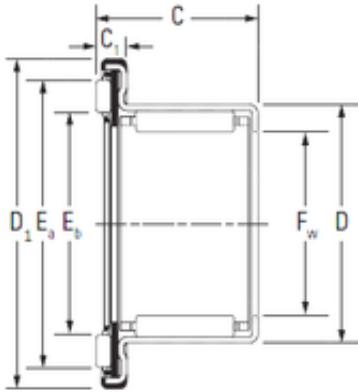

## KOYO RAX 725 complex bearings

Bearing No. RAX 725

Size	25x33x22.2 mm
Bore Diameter	25 mm
Outer Diameter	33 mm
Width	22,2 mm
Fw	25 mm
D	33 mm
D1	45,5 mm
C	22,2 mm
C1	4,2 mm
Ea	39,6 mm
Eb	30 mm
Weight	0,055 Kg
Dynamic load rating radial (C)	20,5 kN
Dynamic load rating axial (C)	13,7 kN
Static load rating radial (C0)	32 kN
Static load rating axial (C0)	52 kN

RAX 725 Bearing 2D drawings and 3D CAD models