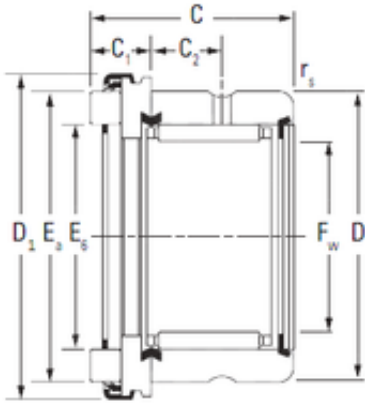

NTN Bearing Driveshaft do Brasil

KOYO RAX 520 complex bearings

Bearing No. RAX 520

| | |
|--------------------------------|-------------|
| Size | 20x30x26 mm |
| Bore Diameter | 20 mm |
| Outer Diameter | 30 mm |
| Width | 26 mm |
| Fw | 20 mm |
| D | 30 mm |
| D1 | 35 mm |
| C | 26 mm |
| C1 | 8 mm |
| C2 | 9 mm |
| Ea | 31,6 mm |
| Eb | 22 mm |
| Weight | 0,07 Kg |
| Dynamic load rating radial (C) | 14,8 kN |
| Dynamic load rating axial (C) | 22 kN |
| Static load rating radial (C0) | 23,7 kN |
| Static load rating axial (C0) | 54 kN |

RAX 520 Bearing 2D drawings and 3D CAD models