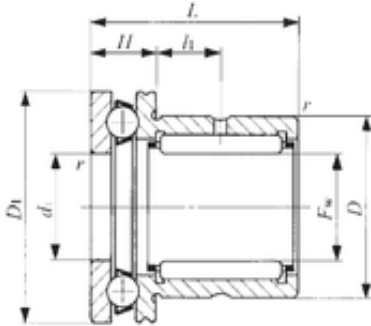

NTN Bearing Driveshaft do Brasil

IKO NAX 1223Z complex bearings

Bearing No. NAX 1223Z

Bore Diameter	12 mm
Outer Diameter	21 mm
Fw	12 mm
D	21 mm
D1	26 mm
D2	27 mm
d1	12 mm
r min.	0,3 mm
H	9 mm
L	23 mm
L1	6,5 mm
da min.	20 mm
Weight	0,0455 Kg
Dynamic load rating radial (C)	9,25 kN
Dynamic load rating axial (C)	9,67 kN
Static load rating radial (C0)	11,2 kN
Static load rating axial (C0)	11,1 kN

NAX 1223Z Bearing 2D drawings and 3D CAD models