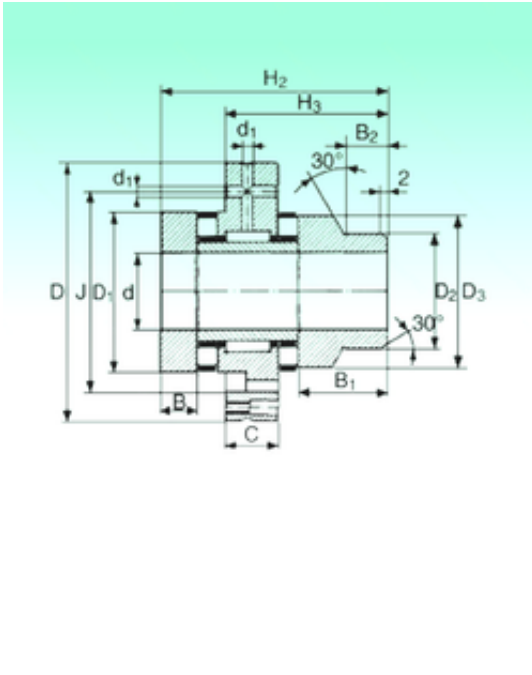

## NTN Bearing Driveshaft do Brasil

ZARF 3590 L TN Bearing 2D drawings and 3D CAD models

35 mm x 90 mm x 11 mm 35 mm x 90 mm x 11 mm NBS ZARF 3590 L TN complex bearings

Bearing No. ZARF 3590 L TN

Size	35x90x18 mm
Bore Diameter	35 mm
Outer Diameter	90 mm
Width	18 mm
d	35 mm
D	90 mm
C	18 mm
H	54 mm
d1	3,2 mm
B	11 mm
B1	27 mm
B2	12 mm
D1	60 mm
D2	45 mm
D3	58 mm
H1	35 mm
J	73 mm
Thread (G)	M6
Weight	1,25 Kg
Dynamic load rating radial (C)	24,7 kN
Dynamic load rating axial (C)	53,2 kN
Static load rating radial (C0)	44,65 kN
Static load rating axial (C0)	140,6 kN
(Grease) Lubrication Speed	1 600 r/min