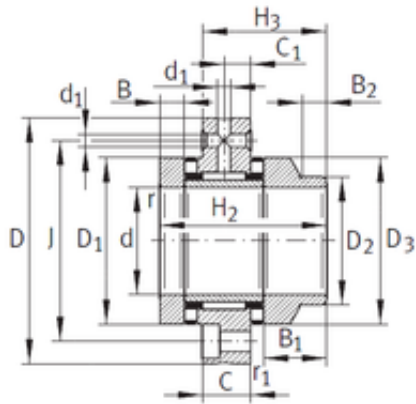

NTN Bearing Driveshaft do Brasil

45 mm x 105 mm x 11,5 mm 45 mm x 105 mm x 11,5 mm INA ZARF45105-L-TV complex bearings

ZARF45105-L-TV Bearing 2D drawings and 3D CAD models

Bearing No. ZARF45105-L-TV

Size	45x105x22.5 mm
Bore Diameter	45 mm
Outer Diameter	105 mm
Width	22,5 mm
d	45 mm
D	105 mm
C	22,5 mm
H3	55 mm
d1	6 mm
r min.	0,3 mm
r1 min.	0,6 mm
B	11,5 mm
B1	26,5 mm
B2	12 mm
C1	12,5 mm
D1	70 mm
D2	56 mm
D3	68 mm
H2	75 mm
J	85 mm
da min.	54 mm
Da max.	71 mm
Weight	1,85 Kg
Dynamic load rating radial (C)	38 kN

NTN Bearing Driveshaft do Brasil

Dynamic load rating axial (C)	61 kN
Static load rating radial (C0)	74 kN
Static load rating axial (C0)	177 kN
(Grease) Lubrication Speed	1 500 r/min
Category	Ball Bearings
Inventory	0.0
Manufacturer Name	SCHAEFFLER GROUP
Minimum Buy Quantity	N/A
Weight / Kilogram	2.215
EAN	4012802113525
Product Group	B00234