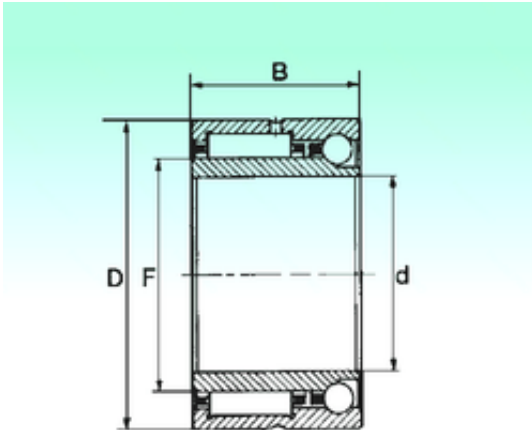

NTN Bearing Driveshaft do Brasil

25 mm x 42 mm x 23 mm 25 mm x 42 mm x 23 mm NBS NKIA 5905 complex bearings

Bearing No. NKIA 5905

Size	25x42x23 mm
Bore Diameter	25 mm
Outer Diameter	42 mm
Width	23 mm
d	25 mm
F	30 mm
D	42 mm
B	23 mm
C	23 mm
Weight	0,13 Kg
Dynamic load rating radial (C)	22,4 kN
Dynamic load rating axial (C)	4,133 kN
Static load rating radial (C0)	29,9 kN
Static load rating axial (C0)	5,795 kN

NKIA 5905 Bearing 2D drawings and 3D CAD models