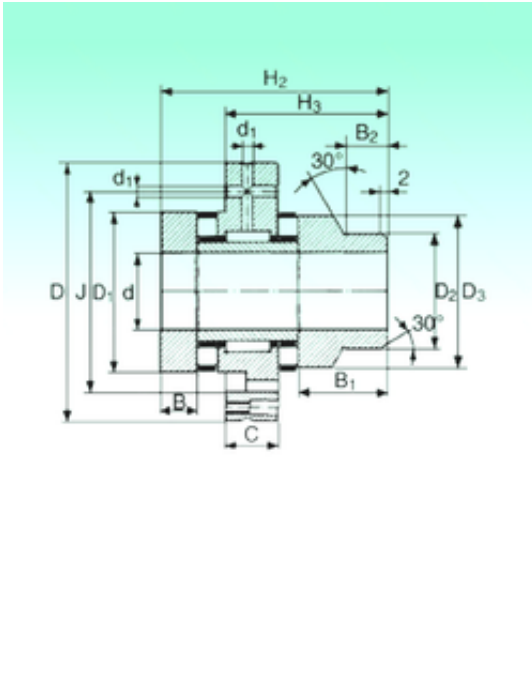

NTN Bearing Driveshaft do Brasil

ZARF 2590 L TN Bearing 2D drawings and 3D CAD models

25 mm x 90 mm x 12,5 mm 25 mm x 90 mm x 12,5 mm NBS ZARF 2590 L TN complex bearings

Bearing No. ZARF 2590 L TN

Size	25x90x18 mm
Bore Diameter	25 mm
Outer Diameter	90 mm
Width	18 mm
d	25 mm
D	90 mm
C	18 mm
H3	53 mm
d1	3,2 mm
B	12,5 mm
B1	27,5 mm
B2	11 mm
D1	62 mm
D2	48 mm
D3	60 mm
H2	75 mm
J	73 mm
Thread (G)	M6
Weight	1,75 Kg
Dynamic load rating radial (C)	24,3 kN
Dynamic load rating axial (C)	80 kN
Static load rating radial (C0)	41,5 kN
Static load rating axial (C0)	199 kN
(Grease) Lubrication Speed	1 400 r/min