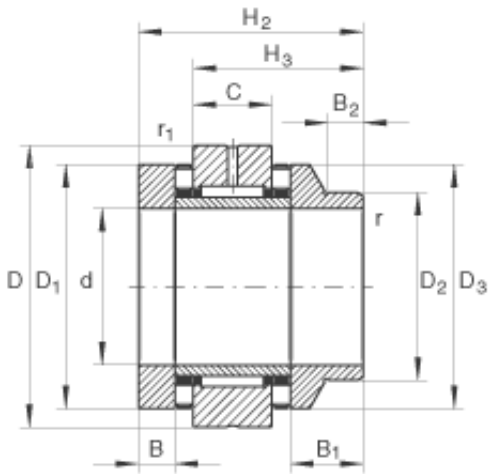

NTN Bearing Driveshaft do Brasil

20 mm x 52 mm x 10 mm 20 mm x 52 mm x 10 mm INA ZARN2052-L-TV complex bearings

Bearing No. ZARN2052-L-TV

ZARN2052-L-TV Bearing 2D drawings and 3D CAD models

Size	20x52x60 mm
Bore Diameter	20 mm
Outer Diameter	52 mm
Width	60 mm
d	20 mm
D	52 mm
H ₂	60 mm
B	10 mm
B ₁	24 mm
B ₂	11 mm
C	16 mm
D ₁	42 mm
D ₂	30 mm
D ₃	40 mm
D _{a max}	43 mm
d _{a min}	28 mm
H ₃	45 mm
r _{1 min}	0,6 mm
r _{min}	0,3 mm
m	0,46 kg / Weight
C _a	33500 N / Dynamic load rating (axial)
C _{0a}	76000 N / Static load rating (axial)

NTN Bearing Driveshaft do Brasil

C_r	14900 N / Dynamic load rating (radial)
C_{0r}	22400 N / Static load rating (radial)
$n_{G\text{OI}}$	7000 1/min / Limiting speed for oil lubrication (valid only with adequate oil cooling)
$n_{G\text{Fett}}$	2000 1/min / Limiting speed for grease lubrication
M_{RL}	0,5 Nm / Bearing frictional torque
C_{aL}	1800 N/ μm / Axial rigidity
C_{kL}	230 Nm/mrad / Tilting rigidity
M_m	0,683 kg x cm ² / Mass moment of inertia for rotating inner ring
	1 μm / Axial runout (The axial runout data for screw drive bearing arrangements are based on the rotating inner ring)
	ZMA20/38 / Designation of recommended INA locknut
Category	Ball Bearings
Inventory	0.0
Manufacturer Name	SCHAEFFLER GROUP
Minimum Buy Quantity	N/A
Weight / Kilogram	0.551
EAN	4012802552720
Product Group	B00234