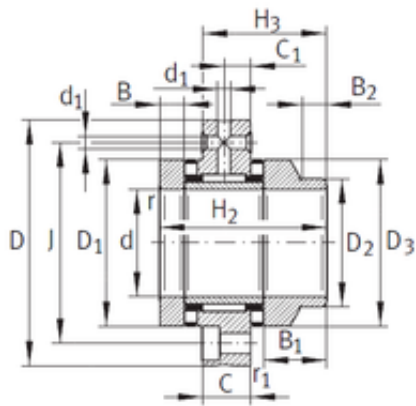

NTN Bearing Driveshaft do Brasil

25 mm x 75 mm x 10 mm 25 mm x 75 mm x 10 mm INA ZARF2575-L-TV complex bearings

Bearing No. ZARF2575-L-TV

ZARF2575-L-TV Bearing 2D drawings and 3D CAD models

Size	25x75x18 mm
Bore Diameter	25 mm
Outer Diameter	75 mm
Width	18 mm
d	25 mm
D	75 mm
C	18 mm
H3	48 mm
d1	3,2 mm
r min.	0,3 mm
r1 min.	0,6 mm
B	10 mm
B1	25 mm
B2	11 mm
C1	10 mm
D1	47 mm
D2	36 mm
D3	45 mm
H2	65 mm
J	58 mm
da min.	34 mm
Da max.	48 mm
Weight	0,84 Kg
Dynamic load rating radial (C)	22,6 kN
Dynamic load rating axial	35,5 kN

NTN Bearing Driveshaft do Brasil

(C)	
Static load rating radial (C0)	36 kN
Static load rating axial (C0)	86 kN
(Grease) Lubrication Speed	1 900 r/min
Category	Roller Bearings
Inventory	0.0
Manufacturer Name	SCHAEFFLER GROUP
Minimum Buy Quantity	N/A
Weight / Kilogram	0
EAN	4012802440034
Product Group	B04144