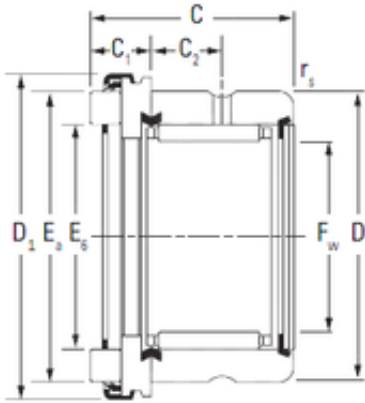

## KOYO RAX 515 complex bearings

Bearing No. RAX 515

Size	15x24x20 mm
Bore Diameter	15 mm
Outer Diameter	24 mm
Width	20 mm
Fw	15 mm
D	24 mm
D1	28 mm
C	20 mm
C1	6 mm
C2	6 mm
Ea	24,9 mm
Eb	16,8 mm
Weight	0,036 Kg
Dynamic load rating radial (C)	9,66 kN
Dynamic load rating axial (C)	14 kN
Static load rating radial (C0)	12,6 kN
Static load rating axial (C0)	34 kN

RAX 515 Bearing 2D drawings and 3D CAD models