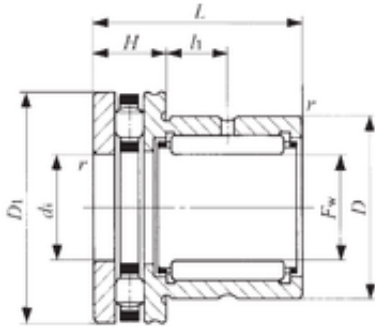

NTN Bearing Driveshaft do Brasil

IKO NBX 3530 complex bearings

Bearing No. NBX 3530

Bore Diameter	35 mm
Outer Diameter	47 mm
Fw	35 mm
D	47 mm
D1	52 mm
d1	35 mm
r min.	0,6 mm
H	12 mm
L	30 mm
L1	9 mm
da min.	50 mm
Weight	0,186 Kg
Dynamic load rating radial (C)	26,9 kN
Dynamic load rating axial (C)	29,1 kN
Static load rating radial (C0)	46,2 kN
Static load rating axial (C0)	91,1 kN

NBX 3530 Bearing 2D drawings and 3D CAD models