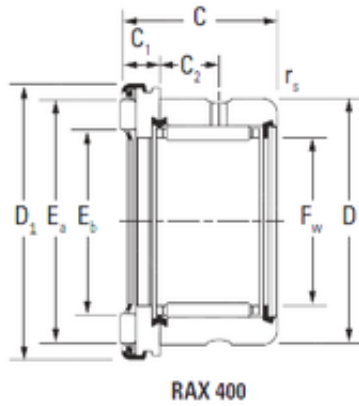

NTN Bearing Driveshaft do Brasil

KOYO RAX 420 complex bearings

Bearing No. RAX 420

Size	20x30x24 mm
Bore Diameter	20 mm
Outer Diameter	30 mm
Width	24 mm
Fw	20 mm
D	30 mm
D1	35 mm
C	24 mm
C1	6 mm
C2	9 mm
Ea	31,6 mm
Eb	22 mm
Weight	0,066 Kg
Dynamic load rating radial (C)	14,8 kN
Dynamic load rating axial (C)	11,8 kN
Static load rating radial (C0)	23,7 kN
Static load rating axial (C0)	39 kN

RAX 420 Bearing 2D drawings and 3D CAD models