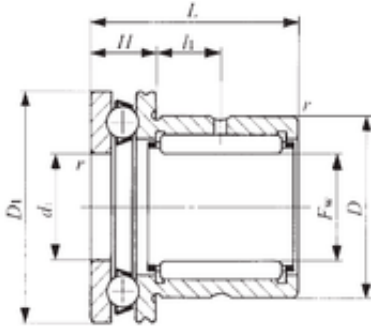

## NTN Bearing Driveshaft do Brasil

### IKO NAX 5035Z complex bearings

Bearing No. NAX 5035Z

Bore Diameter	50 mm
Outer Diameter	62 mm
Fw	50 mm
D	62 mm
D1	70 mm
D2	71,5 mm
d1	50 mm
r min.	0,6 mm
H	14 mm
L	35 mm
L1	10 mm
da min.	62 mm
Weight	0,297 Kg
Dynamic load rating radial (C)	42,2 kN
Dynamic load rating axial (C)	28,8 kN
Static load rating radial (C0)	83,4 kN
Static load rating axial (C0)	60,1 kN

NAX 5035Z Bearing 2D drawings and 3D CAD models