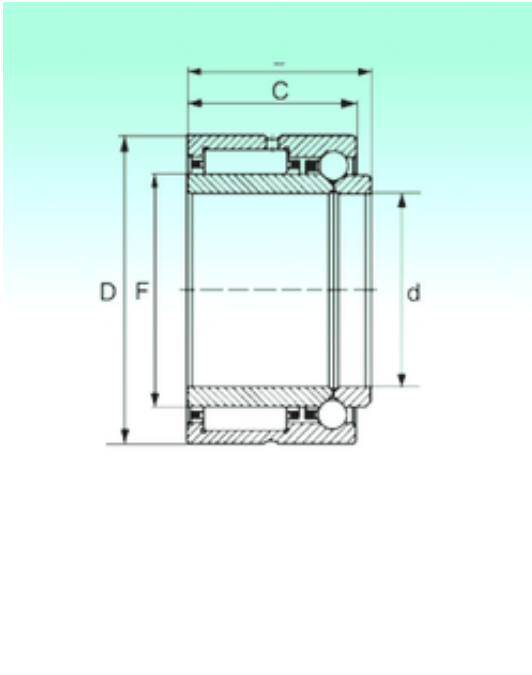

NTN Bearing Driveshaft do Brasil

NKIB 5909 Bearing 2D drawings and 3D CAD models

45 mm x 68 mm x 34 mm 45 mm x 68 mm x 34 mm NBS NKIB 5909 complex bearings

Bearing No. NKIB 5909

Size	45x68x34 mm
Bore Diameter	45 mm
Outer Diameter	68 mm
Width	34 mm
d	45 mm
F	52 mm
D	68 mm
B	34 mm
C	30 mm
Weight	0,38 Kg
Dynamic load rating radial (C)	42,75 kN
Dynamic load rating axial (C)	7,315 kN
Static load rating radial (C0)	69,35 kN
Static load rating axial (C0)	13,3 kN