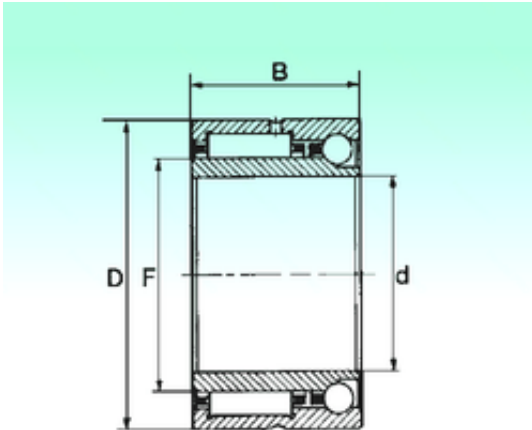

NTN Bearing Driveshaft do Brasil

45 mm x 68 mm x 30 mm 45 mm x 68 mm x 30 mm NBS NKIA 5909 complex bearings

Bearing No. NKIA 5909

Size	45x68x30 mm
Bore Diameter	45 mm
Outer Diameter	68 mm
Width	30 mm
d	45 mm
F	52 mm
D	68 mm
B	30 mm
C	30 mm
Weight	0,375 Kg
Dynamic load rating radial (C)	42,75 kN
Dynamic load rating axial (C)	7,315 kN
Static load rating radial (C0)	69,35 kN
Static load rating axial (C0)	13,3 kN

NKIA 5909 Bearing 2D drawings and 3D CAD models