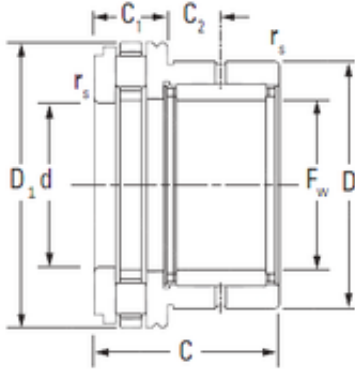

## NTN Bearing Driveshaft do Brasil

### KOYO NAXR40 complex bearings

NAXR40 Bearing 2D drawings and 3D CAD models

Bearing No. NAXR40

Bore Diameter	40 mm
Outer Diameter	52 mm
d	40 mm
Fw	40 mm
D	52 mm
D1	60 mm
r5 min.	0,6 mm
C	32 mm
C1	13 mm
C2	10 mm
Weight	0,288 Kg
Dynamic load rating radial (C)	23,8 kN
Dynamic load rating axial (C)	44,5 kN
Static load rating radial (C0)	47 kN
Static load rating axial (C0)	126 kN
Bearing No.	NAXR40
dw	40
Da	60
Limiting speeds(min-1)	5300
RadialCr	23.8
RadialC0r	47.0
ThrustCa	44.5
RadialC0a	126.0
Matching inner ring No.	JR35x40x20
rs	0.6

## NTN Bearing Driveshaft do Brasil

Radial	8.05
Thrust	12.0
(Refer.) Mass(kg)	0.288