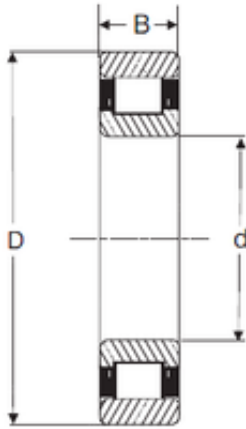

NTN Bearing Driveshaft do Brasil

120,65 mm x 209,55 mm x 33,34 mm 120,65
mm x 209,55 mm x 33,34 mm SIGMA LRJ 4.3/4
cylindrical roller bearings

Bearing No. LRJ 4.3/4

Size	120.65x209.55x33.34 mm
Bore Diameter	120,65 mm
Outer Diameter	209,55 mm
Width	33,34 mm
d	120,65 mm
D	209,55 mm
B	33,34 mm
C	33,34 mm

LRJ 4.3/4 Bearing 2D drawings and 3D CAD models