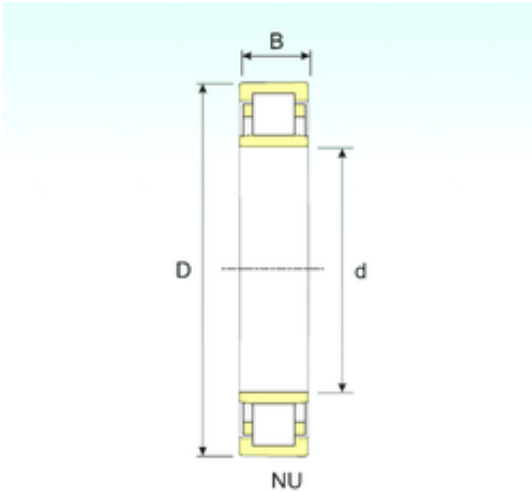

## NTN Bearing Driveshaft do Brasil

NU 2334 Bearing 2D drawings and 3D CAD models

170 mm x 360 mm x 120 mm 170 mm x 360 mm  
x 120 mm ISB NU 2334 cylindrical roller bearings

Bearing No. NU 2334

Size	170x360x120 mm
Bore Diameter	170 mm
Outer Diameter	360 mm
Width	120 mm
d	170 mm
D	360 mm
B	120 mm
C	120 mm
Weight	63 Kg
Basic dynamic load rating (C)	1421 kN
Basic static load rating (C0)	1999 kN
(Grease) Lubrication Speed	2295 r/min