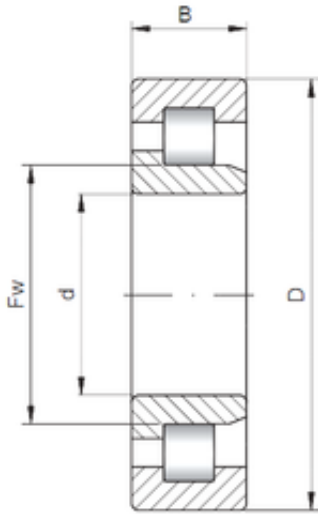

NTN Bearing Driveshaft do Brasil

75 mm x 130 mm x 41,28 mm 75 mm x 130 mm
x 41,28 mm ISO NJ5215 cylindrical roller bearings

Bearing No. NJ5215

Size	75x130x41.28 mm
Bore Diameter	75 mm
Outer Diameter	130 mm
Width	41,28 mm
d	75 mm
D	130 mm
B	41,28 mm
C	41,28 mm

NJ5215 Bearing 2D drawings and 3D CAD models