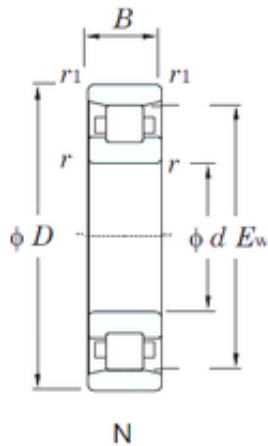

## NTN Bearing Driveshaft do Brasil

280 mm x 500 mm x 80 mm 280 mm x 500 mm  
x 80 mm KOYO N256 cylindrical roller bearings

Bearing No. N256

Size	280x500x80 mm
Bore Diameter	280 mm
Outer Diameter	500 mm
Width	80 mm
d	280 mm
D	500 mm
Ew	440 mm
B	80 mm
C	80 mm
r min.	5 mm
r1 min.	5 mm
Weight	72.7 Kg
Basic dynamic load rating (C)	1140 kN
Basic static load rating (C0)	1680 kN
(Grease) Lubrication Speed	1000 r/min
Bearing No.	N256
r(min)	5
r1(min)	5
Cr	1430
C0r	1680
Cu	179
Grease lub.	1000
Oil lub.	1200
Fw	-
d1	-

N256 Bearing 2D drawings and 3D CAD models