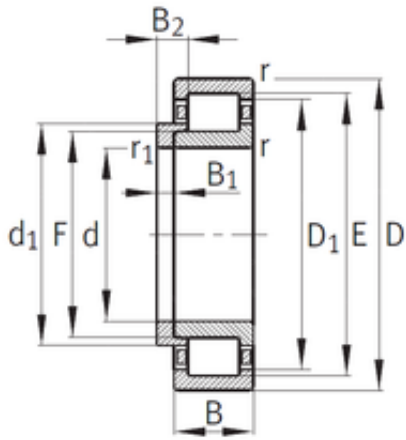

NTN Bearing Driveshaft do Brasil

40 mm x 90 mm x 23 mm 40 mm x 90 mm x 23 mm CYSD NJ308+HJ308 cylindrical roller bearings

Bearing No. NJ308+HJ308

Size	40x90x23 mm
Bore Diameter	40 mm
Outer Diameter	90 mm
Width	23 mm
d	40 mm
D	90 mm
B	23 mm
C	23 mm
Weight	0,7 Kg
Basic dynamic load rating (C)	47,5 kN
Basic static load rating (C0)	48,8 kN
(Grease) Lubrication Speed	6300 r/min

NJ308+HJ308 Bearing 2D drawings and 3D CAD models