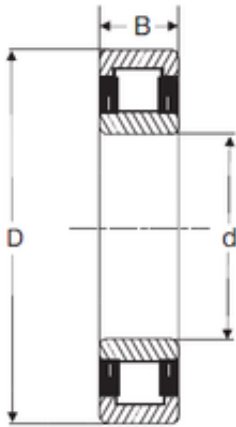

NTN Bearing Driveshaft do Brasil

30 mm x 62 mm x 20 mm 30 mm x 62 mm x 20 mm SIGMA NU 2206 cylindrical roller bearings

Bearing No. NU 2206

Size	30x62x20 mm
Bore Diameter	30 mm
Outer Diameter	62 mm
Width	20 mm
d	30 mm
D	62 mm
B	20 mm
C	20 mm

NU 2206 Bearing 2D drawings and 3D CAD models