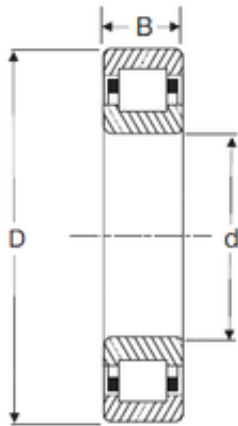

NTN Bearing Driveshaft do Brasil

65 mm x 140 mm x 33 mm 65 mm x 140 mm x
33 mm SIGMA NUP 313 cylindrical roller bearings

Bearing No. NUP 313

Size	65x140x33 mm
Bore Diameter	65 mm
Outer Diameter	140 mm
Width	33 mm
d	65 mm
D	140 mm
B	33 mm
C	33 mm

NUP 313 Bearing 2D drawings and 3D CAD models