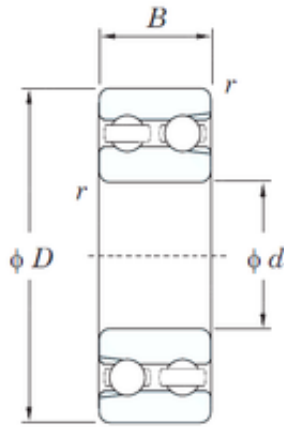

NTN Bearing Driveshaft do Brasil

12 mm x 32 mm x 14 mm 12 mm x 32 mm x 14 mm KOYO 4201 deep groove ball bearings

Bearing No. 4201

Size	12x32x14 mm
Bore Diameter	12 mm
Outer Diameter	32 mm
Width	14 mm
d	12 mm
D	32 mm
B	14 mm
C	14 mm
r min.	0.6 mm
da min.	16 mm
Da max.	28 mm
ra max.	0.6 mm
Weight	0.062 Kg
Basic dynamic load rating (C)	7.75 kN
Basic static load rating (C0)	6.15 kN
(Grease) Lubrication Speed	14000 r/min
(Oil) Lubrication Speed	18000 r/min
Bearing No.	4201
r(min)	0.6
Cr	9.71
C0r	6.15
Cu	0.320
f0	13.6
Grease lub.	14000
Oil lub.	18000

4201 Bearing 2D drawings and 3D CAD models

NTN Bearing Driveshaft do Brasil

da(min)	16
Da(max)	28
ra(max)	0.6
(Refer.)Mass(kg)	0.062