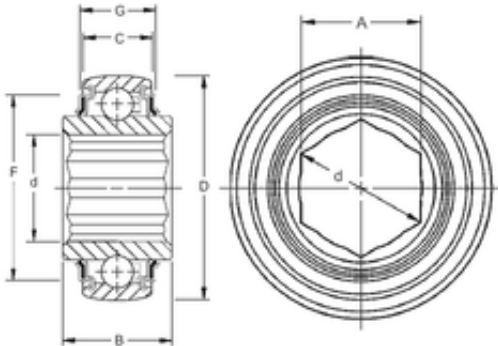

NTN Bearing Driveshaft do Brasil

32,97 mm x 72 mm x 37,7 mm 32,97 mm x 72 mm x 37,7 mm Timken 207KRRB9 deep groove ball bearings

Bearing No. 207KRRB9

Size	32.97x72x37.7 mm
Bore Diameter	32,97 mm
Outer Diameter	72 mm
Width	37,7 mm
d	32,97 mm
D	72 mm
B	37,7 mm
C	17 mm
A	28,6 mm
F	60,35 mm
G	19,68 mm
Weight	0,454 Kg
Basic dynamic load rating (C)	28,5 kN

207KRRB9 Bearing 2D drawings and 3D CAD models