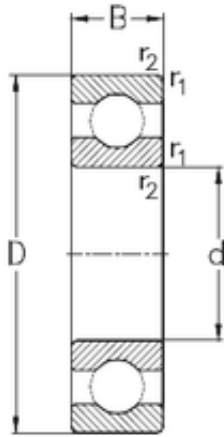

NTN Bearing Driveshaft do Brasil

110 mm x 240 mm x 50 mm 110 mm x 240 mm
x 50 mm NKE 6322 deep groove ball bearings

Bearing No. 6322

Size	110x240x50 mm
Bore Diameter	110 mm
Outer Diameter	240 mm
Width	50 mm
d	110 mm
D	240 mm
B	50 mm
C	50 mm
r1 min.	3 mm
r2 min.	3 mm
Weight	10,3 Kg
Basic dynamic load rating (C)	195 kN
Basic static load rating (C0)	168 kN

6322 Bearing 2D drawings and 3D CAD models