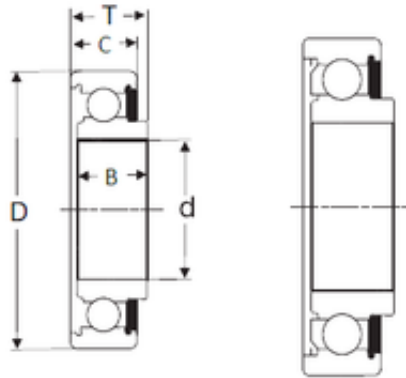

NTN Bearing Driveshaft do Brasil

with shield & seal

30 mm x 62 mm x 19 mm 30 mm x 62 mm x 19 mm SIGMA 87506 deep groove ball bearings

Bearing No. 87506

Size	30x62x20 mm
Bore Diameter	30 mm
Outer Diameter	62 mm
Width	20 mm
d	30 mm
D	62 mm
T	20 mm
B	19 mm
C	16 mm

87506 Bearing 2D drawings and 3D CAD models